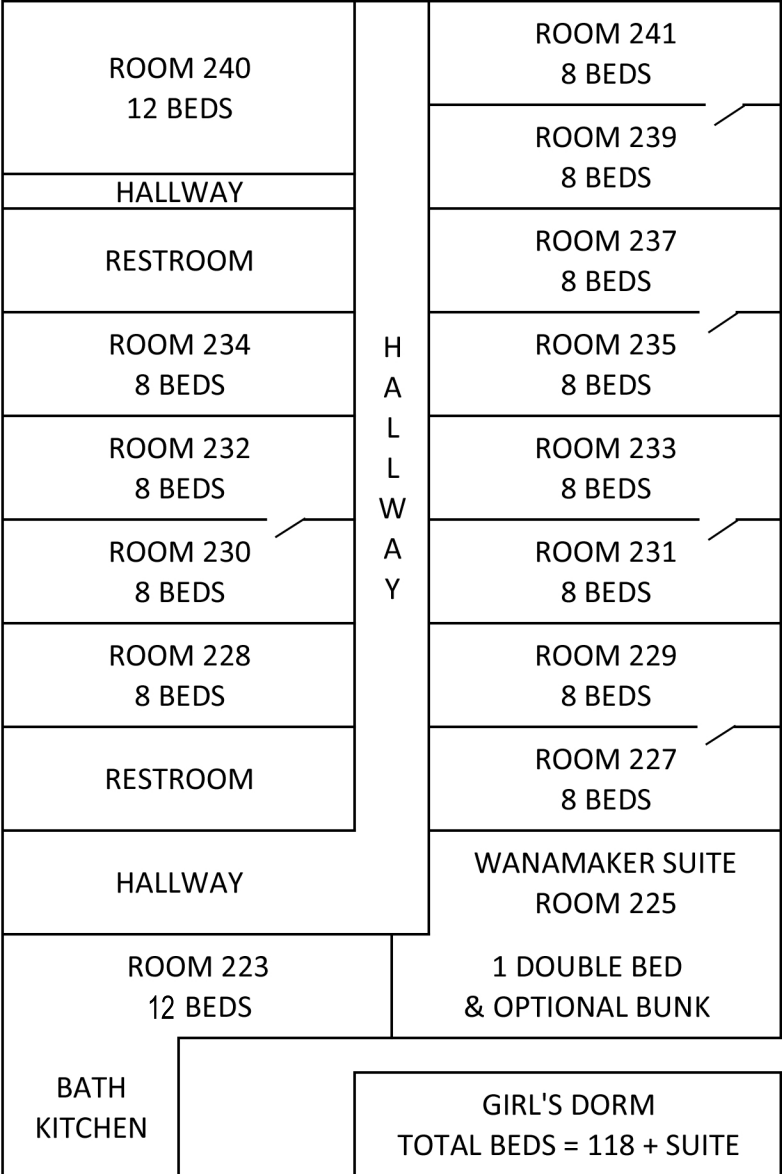

DOUBLING GAP CENTER - GIRL'S DORM
TO FIRE ESCAPE

DOUBLING GAP CENTER - BOY'S DORM
TO MANAGER APT.